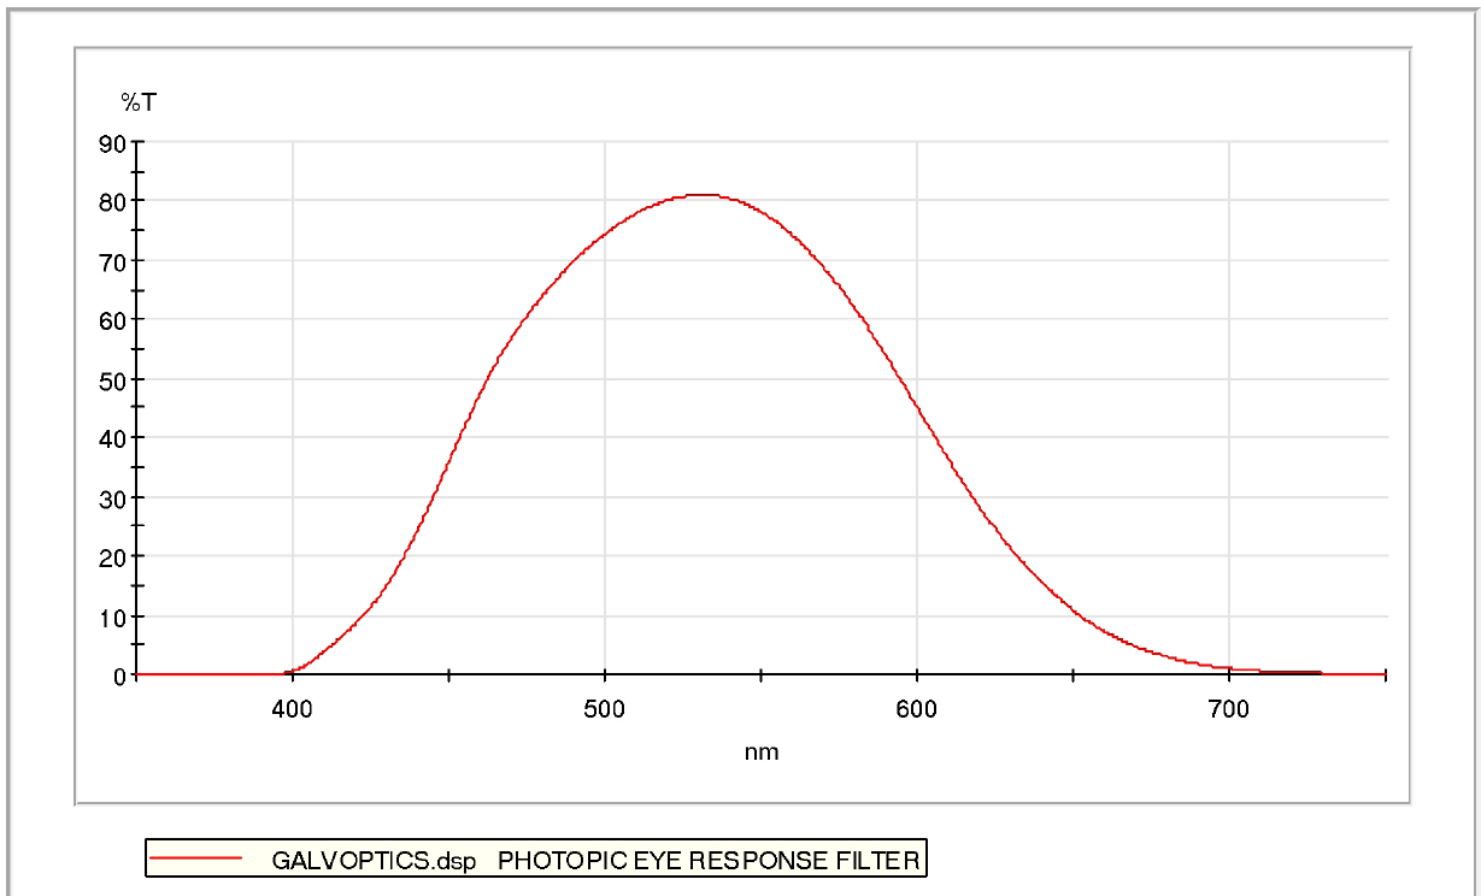

DATA SHEET

PART NUMBER	PEF-25.0	SIZE	25.0mm DIA
--------------------	----------	-------------	------------

Photopic Filter 25.0mm Diameter Unmounted – 1.5mm Thick

GALVOPTICS.dsp PHOTOPIC EYE RESPONSE FILTER

400.0 nm	0.51 %T
450.0 nm	35.82 %T
500.0 nm	74.41 %T
550.0 nm	78.16 %T
600.0 nm	45.11 %T
650.0 nm	10.78 %T
700.0 nm	1.02 %T