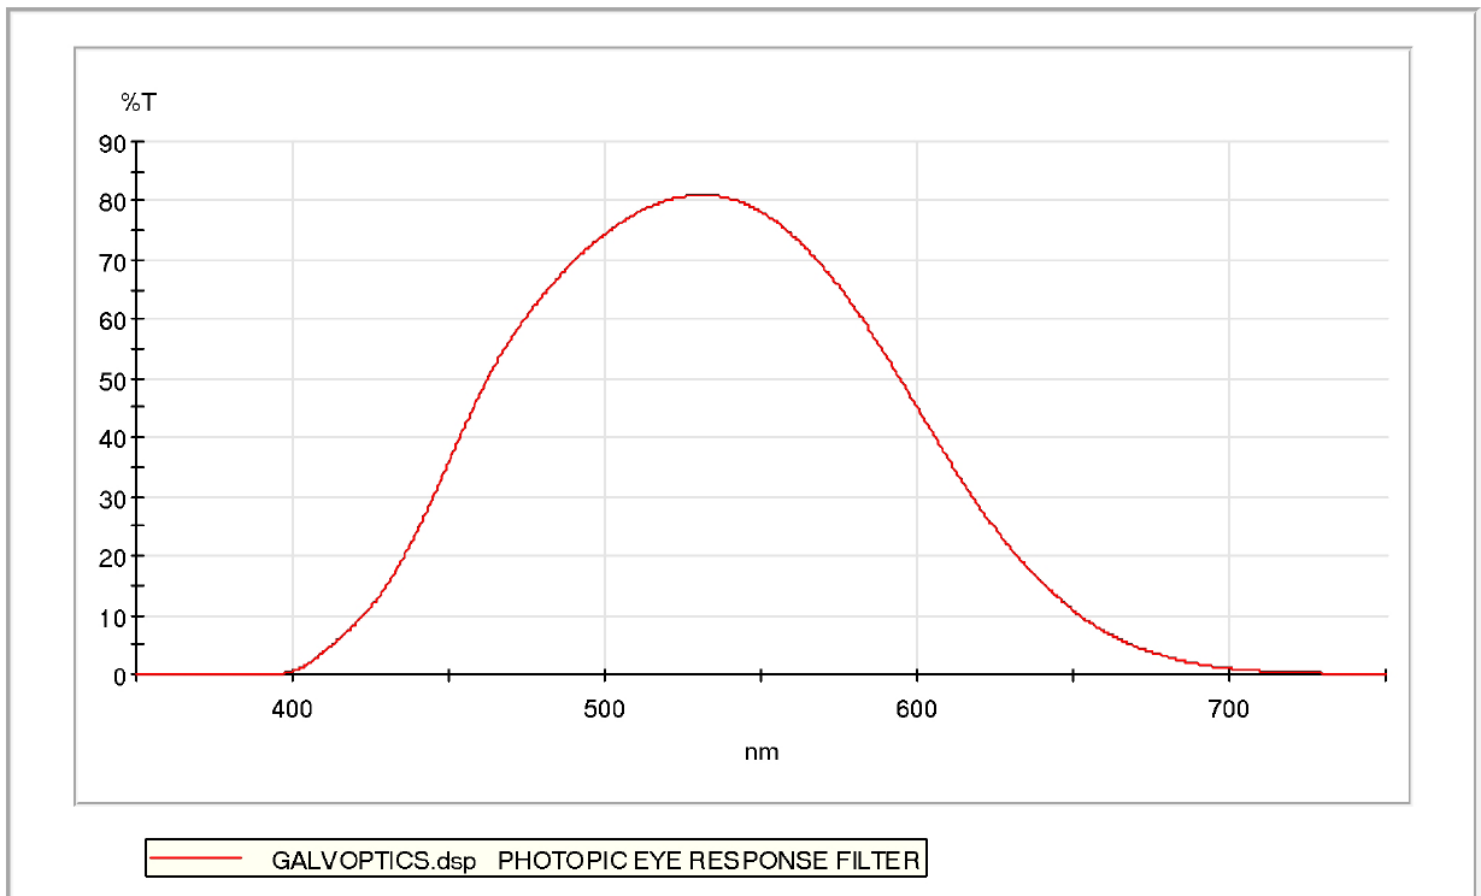

DATA SHEET

PART NUMBER	PEF-12.5	SIZE	12.5mm DIA
--------------------	----------	-------------	------------

Photopic Filter 12.5mm Diameter Unmounted – 1.5mm Thick

GALVOPTICS.dsp PHOTOPIC EYE RESPONSE FILTER

400.0 nm	0.51 %T
450.0 nm	35.82 %T
500.0 nm	74.41 %T
550.0 nm	78.16 %T
600.0 nm	45.11 %T
650.0 nm	10.78 %T
700.0 nm	1.02 %T