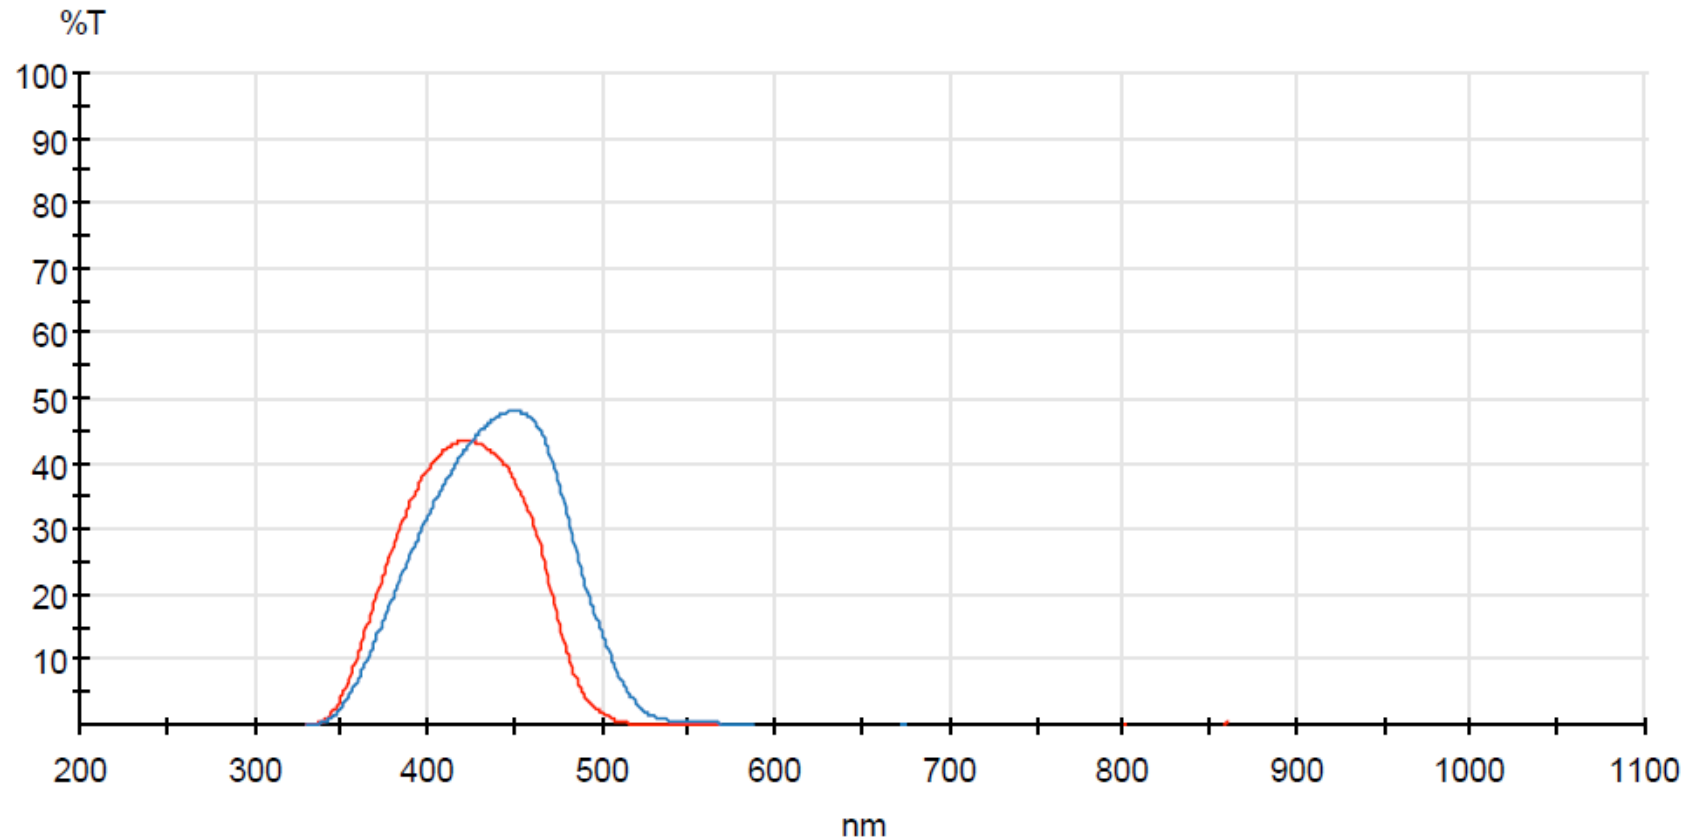

OB10 Chance Pilkington Filter - Schott BG28 Filter Equivalent

<https://www.galvoptics.co.uk/optical-components/optical-filters/chance-pilkington-filters/>

- CHANCE PILKINGTON OB10 3.0mm THK.dsp
- SCHOTT BG28 3.0mm THK.dsp